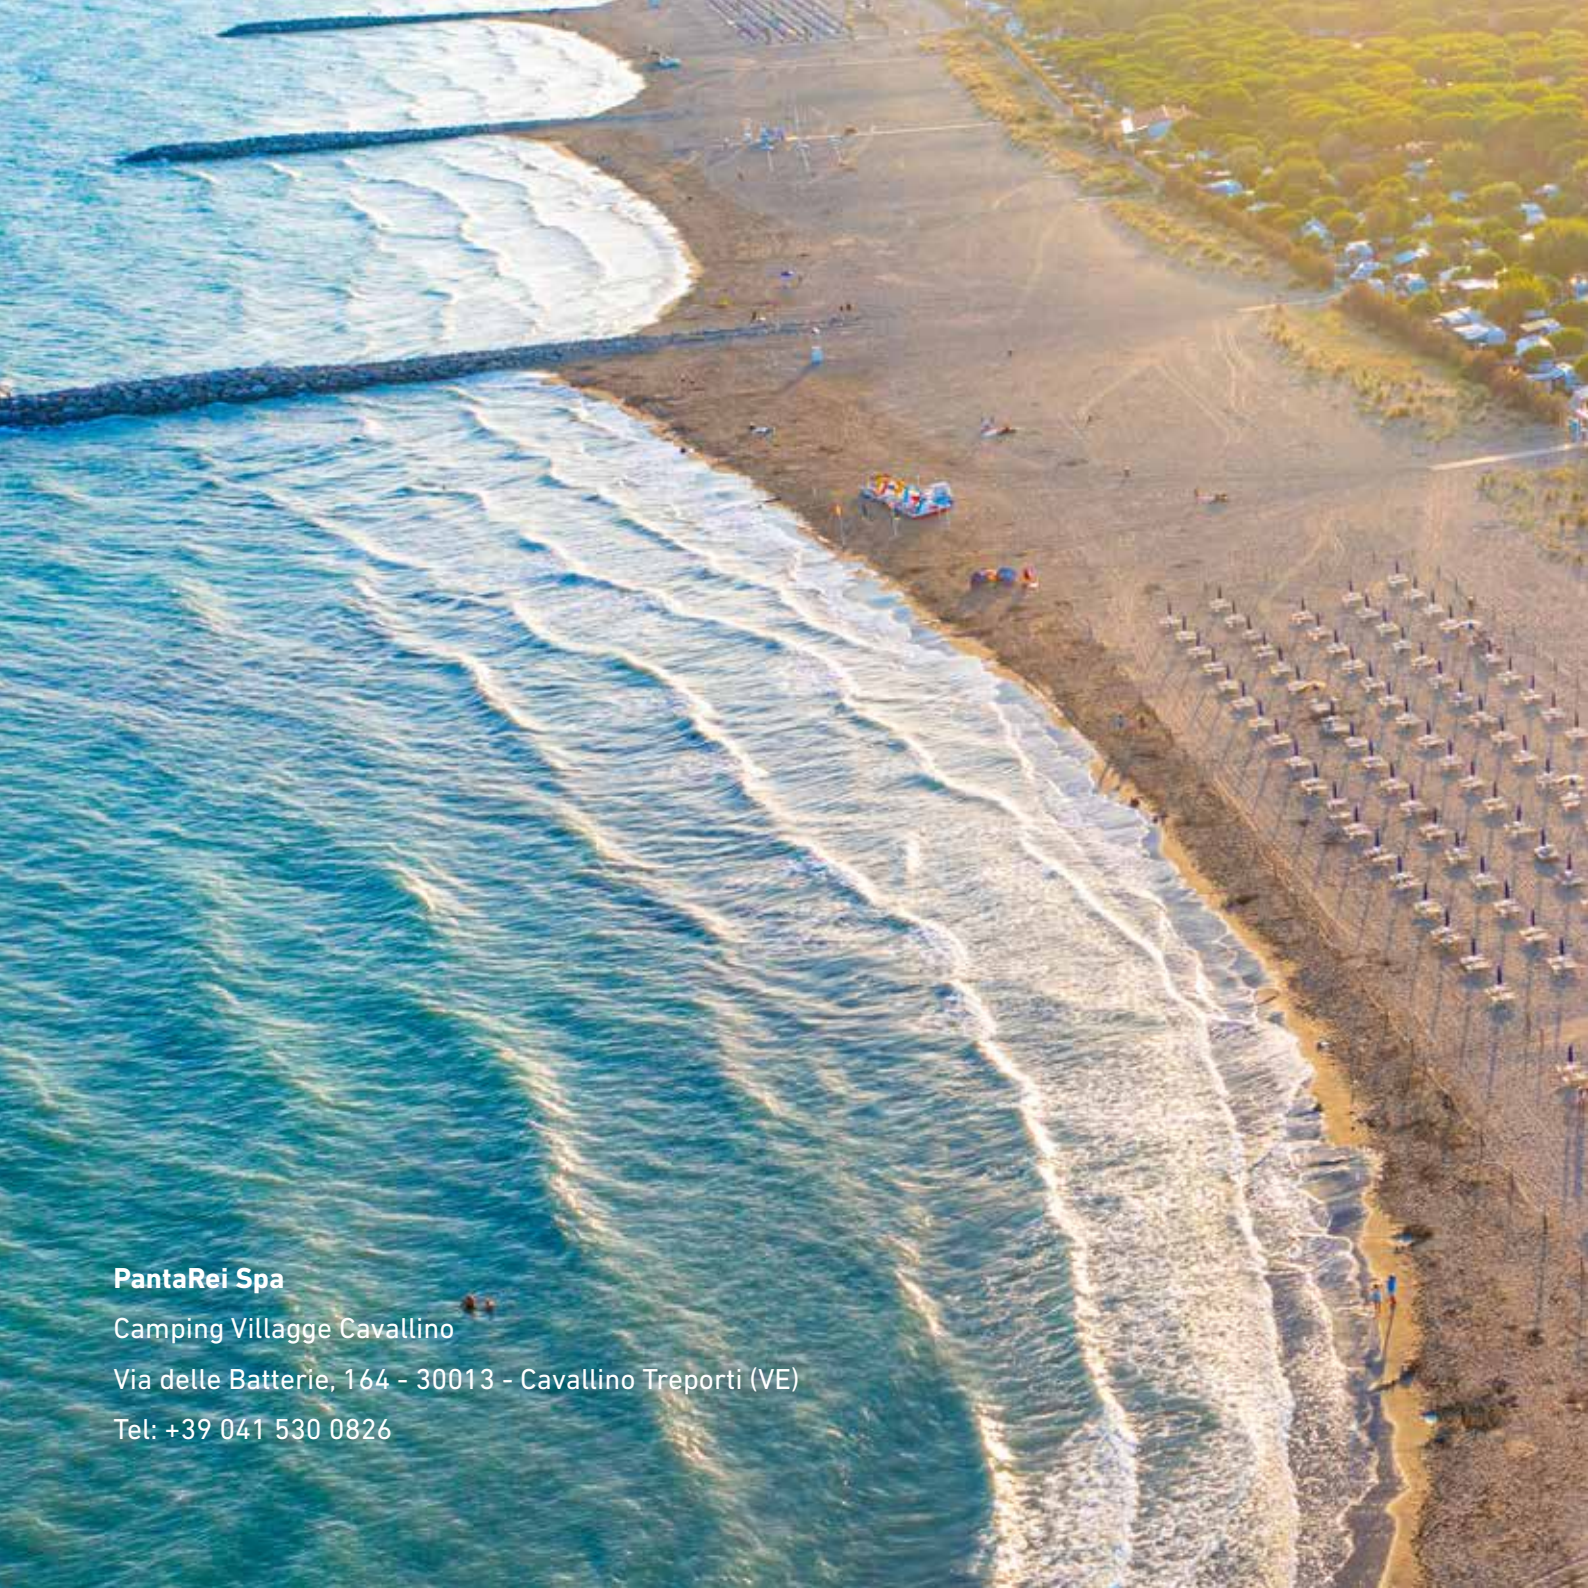

PantaRei Spa

Camping Villagge Cavallino

Via delle Batterie, 164 - 30013 - Cavallino Treporti (VE)

Tel: +39 041 530 0826