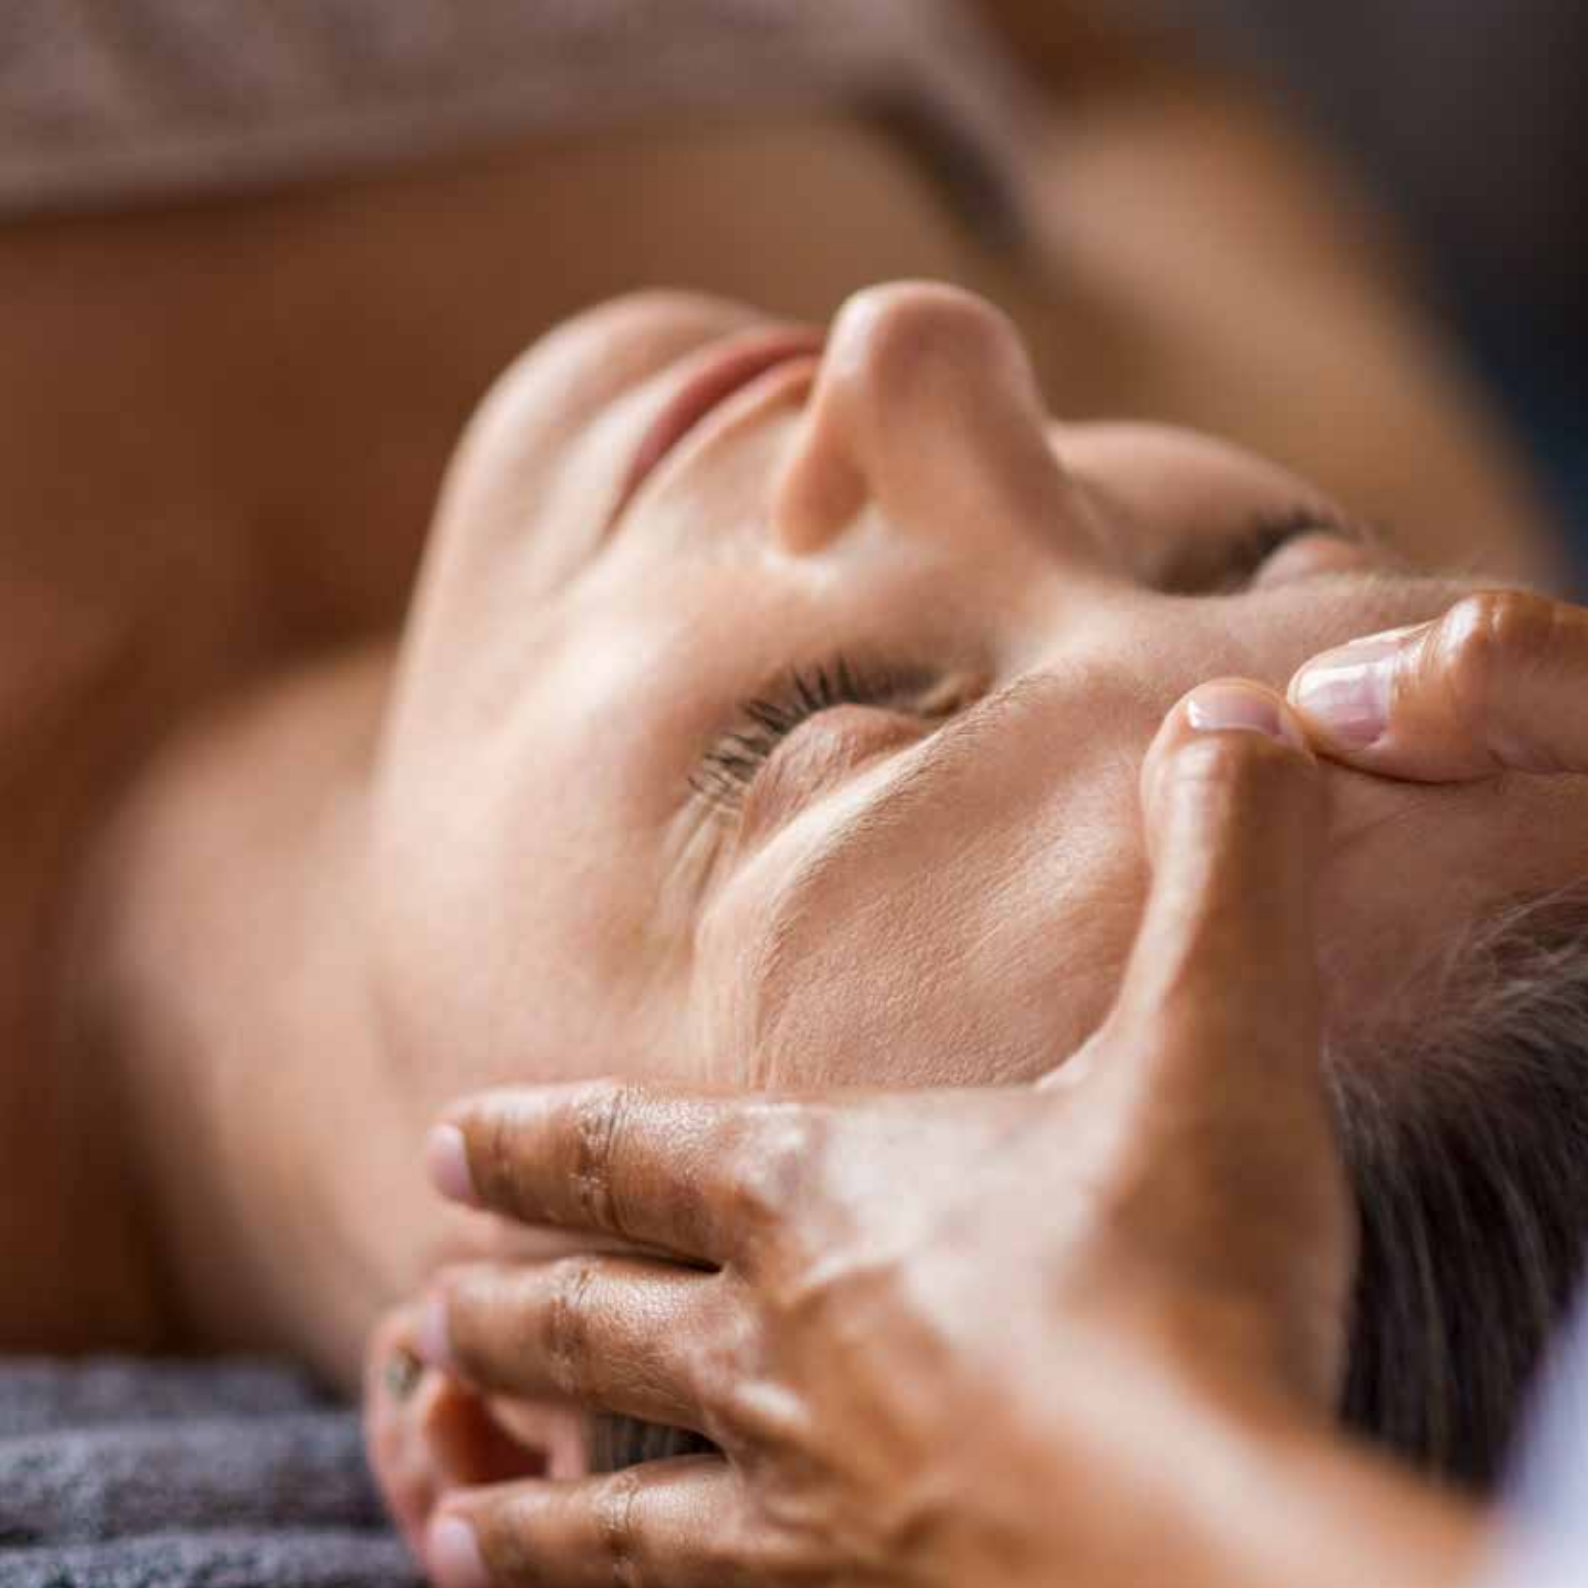

It is an ancient art, an extremely effective holistic treatment for restoring the psycho-physical balance and energy. It can be performed with pressure, digito-pressure, guided stretching or the use of warm oils or bamboo reeds.

Remodelling face and body treatment combined with exfoliation, pistachio-scented oils and butters. With the addition of Khloto protein, it regenerates, nourishes, moisturises, tones and prevents skin ageing.

50 min – € 69,00

TRATTAMENTI VISO

FACIAL TREATMENTS

Massaggio viso, collo, décolleté, spalle e braccia

+ maschera viso

Face, neck, décolleté, shoulder and arm massage

+ face mask

Manualità avvolgenti con crema viso rivitalizzante e drops specifici per riattivare l'ossigenazione e il ringiovanimento della pelle.